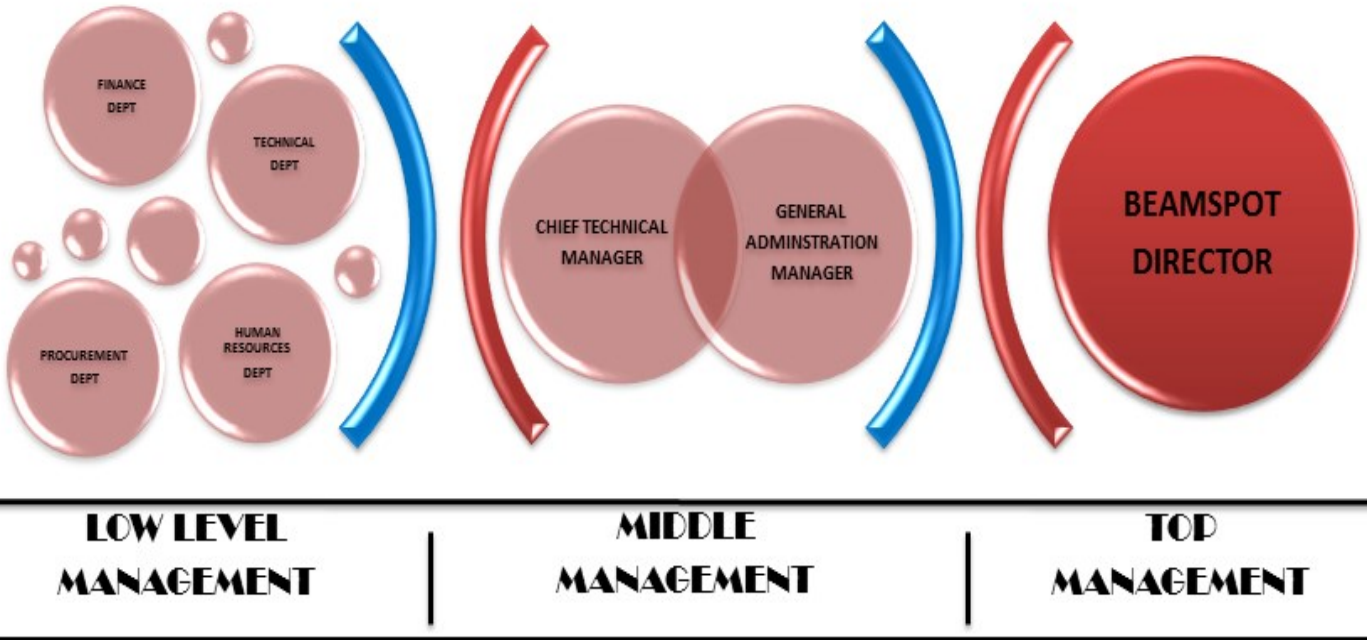

Ralph Bunche / Lenana Road- Junction.

P. O. Box 56389-00200, NAIROBI KENYA.

ORGANIZATIONAL STRUCTURE

Beamspot Communication Ltd was fully incorporated in 2007 having undergone a lot of transformation since its establishment in the year 1999, as a partnership of 2 (Two) shareholders'. These founders had passion of addressing telecommunications challenges of the time. They dedicated themselves and their finance towards addressing this problem, which led to the establishment of Beamspot Communications. Now Beamspot has been operating for 16 years, though Beamspot has accomplished much in the past 8 years since it was fully launched.

The Company is headed by a Managing Director who acts as the Chairperson and the Chief Executive Officer. He has the ultimate authority to appoint a regional general manager, administration, chief technical manager and Heads of departments.

There are four administrative units namely: Human Resource (HR), Finance & Audit, Procurement & Suppliers and Engineering Maintenance which are grouped as departments to address supportive disciplines in the running of the company to achieve always its' desired objective.